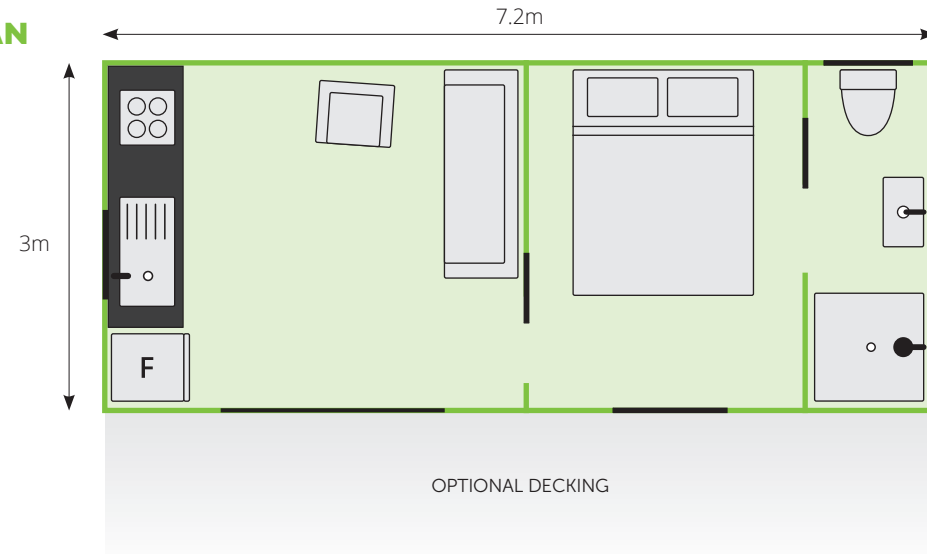

YASAWA 7.2m wide x 3m deep

AVAILABLE NOW

Transportable Cabin
1 Bedroom + Ensuite + Kitchen

- ✓ Double glazing
- ✓ Insulated floor, walls & ceiling
- ✓ High stud
- ✓ French doors
- ✓ RCD certified electrics
- ✓ Decks & Canopies available
- ✓ LED lights
- ✓ 12mm underlay, SDN carpet
- ✓ 21 L/pm califont
- ✓ Solar panels available
- ✓ 5 year warranty

\$55,000

\$271 pw

No Deposit Finance

Spread the cost of your cabin or sleepout with our market leading finance package.

YASAWA MATERIALS

Size	7.2m wide x 3.0m deep
Roof	Zincalume steel roof
Framing	100 x 50mm treated Pine
Cladding	12mm treated plywood and battens
Interior Walls	9mm structural plywood
Floor	19mm treated plywood
Joinery	Aluminium joinery, double glazed
Doors	Double glazed, French (2000x1800)

WHAT'S INCLUDED

Kitchenette	Sink, tapware, cabinets, soft close drawers
Electrical	20m electrical caravan cord, RCD certified, internal 3 pin plugs, certified
Gas	Califont mounted and installed externally, 21 litres per minute, certified
Lighting	1 external light, 5 internal LED light
Plumbing	Kitchen, bathroom, macerator for toilet, guttering and downpipe for tank, certified
Bathroom	900mm shower, toilet, vanity, extractor fan
Flooring	Quality 12mm underlay, SDN carpet, vinyl
Insulation	Underfloor (Wunderfloor), Walls & ceiling (Bradford Gold), double glazing

FLOORPLAN

Floorplan indicative only

CABIN EXTRAS

Heated Towel Rail	\$395
Shower Dome	\$285
Outside Sensor Light LED	\$165
Trailer Base	POA
Additional Windows	from \$675
Decking	\$250 per sqm
Sub Meter to measure power for tenants	\$450
Upgrade Power from 16 to 32 amps	\$220
Solar Panels	POA
Grooved Plywood interiorwalls	POA
Composting Toilet (Bambooloo)	\$995 each
Delivery and Installation	Please ask for a quote, site info required