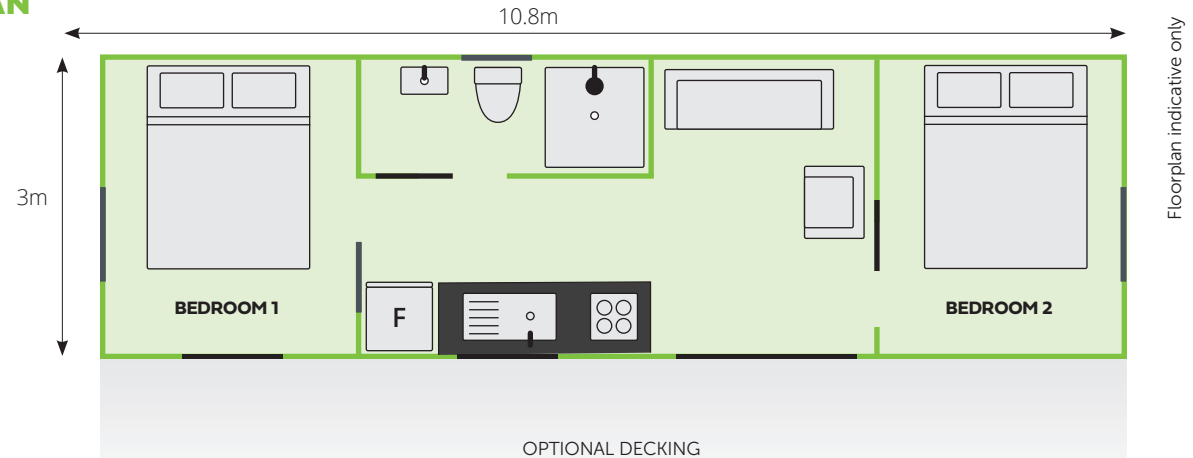

WAIKIKI 10.8m wide x 3.0m deep

AVAILABLE NOW

Transportable Cabin
2 Bedroom + Ensuite + Kitchen

- ✓ Double glazing
- ✓ Insulated floor, walls & ceiling
- ✓ High stud
- ✓ French doors
- ✓ RCD certified electrics
- ✓ Decks & Canopies available
- ✓ LED lights
- ✓ 12mm underlay, SDN carpet
- ✓ 21 L/pm califont
- ✓ Solar panels available
- ✓ 5 year warranty

\$80,000

\$394 pw

No Deposit Finance

Spread the cost of your cabin or sleepout with our market leading finance package.

WAIKIKI MATERIALS

Size	10.8m wide x 3.0m deep
Roof	Zincalume steel roof
Framing	100 x 50mm treated Pine
Cladding	12mm treated plywood and battens
Interior Walls	9mm structural plywood
Floor	19mm treated plywood
Joinery	Aluminium joinery, double glazed
Doors	Double glazed, French (2000x1800)

WHAT'S INCLUDED

Kitchenette	Sink, tapware, cabinets, soft close drawers
Electrical	20m electrical caravan cord, RCD certified, internal 3 pin plugs, certified
Gas	Califont mounted and installed externally, 21 litres per minute, certified
Lighting	1 external light, 5 internal LED light
Plumbing	Kitchen, bathroom, macerator for toilet, guttering and downpipe for tank, certified
Bathroom	900mm shower, toilet, vanity, extractor fan
Flooring	Quality 12mm underlay, SDN carpet and vinyl
Insulation	Underfloor (Wunderfloor), Walls & ceiling (Bradford Gold), double glazing

FLOORPLAN

CABIN EXTRAS

Heated Towel Rail	\$395
Shower Dome	\$285
Outside Sensor Light LED	\$165
Trailer Base	POA
Additional Windows	from \$675
Decking	\$250 per sqm
Sub Meter to measure power for tenants	\$450
Upgrade Power from 16 to 32 amps	\$220
Solar Panels	POA
Grooved Plywood interiorwalls	POA
Composting Toilet (Bambooloo)	\$995 each
Delivery and Installation	Please ask for a quote, site info required