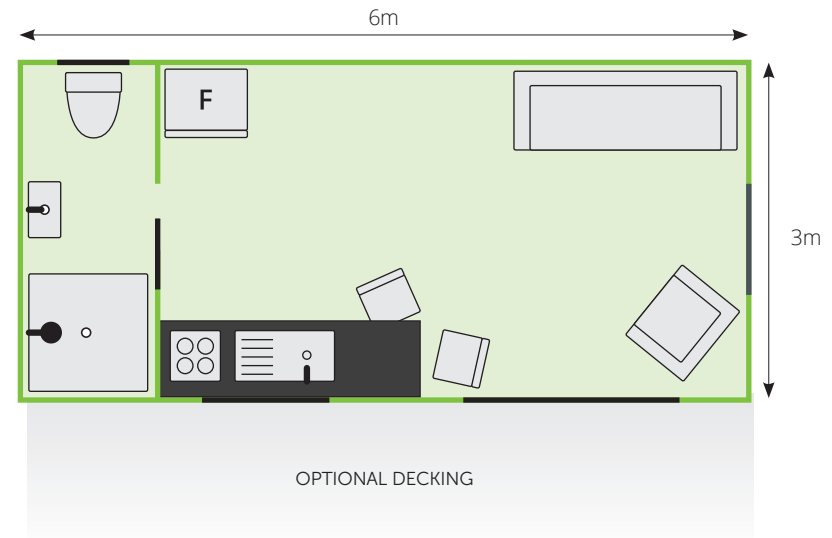

PIHA 6m wide x 3m deep

AVAILABLE NOW

Transportable Cabin
1 Bedroom + Ensuite + Kitchen

- ✓ Double glazing
- ✓ Insulated floor, walls & ceiling
- ✓ High stud
- ✓ French doors
- ✓ RCD certified electrics
- ✓ Decks & Canopies available
- ✓ LED lights
- ✓ 12mm underlay, SDN carpet
- ✓ 21 L/pm califont
- ✓ Solar panels available
- ✓ 5 year warranty

\$43,500

\$220 pw

No Deposit Finance

Spread the cost of your cabin or sleepout with our market leading finance package.

PIHA MATERIALS

Size	6.0m wide x 3.0m deep
Roof	Zincalume steel roof
Framing	100 x 50mm treated Pine
Cladding	12mm treated plywood and battens
Interior Walls	9mm structural plywood
Floor	19mm treated plywood
Joinery	Aluminium joinery, double glazed
Doors	Double glazed, French (2000x1800)

WHAT'S INCLUDED

Kitchenette	Sink, tapware, cabinets, soft close drawers
Electrical	20m electrical caravan cord, RCD certified, internal 3 pin plugs, certified
Gas	Califont mounted and installed externally, 21 litres per minute, certified
Lighting	1 external light, 5 internal LED light
Plumbing	Kitchen, bathroom, macerator for toilet, guttering and downpipe for tank, certified
Bathroom	900mm shower, toilet, vanity, extractor fan
Flooring	Quality 12mm underlay, SDN carpet, vinyl
Insulation	Underfloor (Wunderfloor), Walls & ceiling (Bradford Gold), double glazing

FLOORPLAN

Floorplan indicative only

CABIN EXTRAS

Heated Towel Rail	\$395
Shower Dome	\$285
Outside Sensor Light LED	\$165
Trailer Base	POA
Additional Windows	from \$675
Decking	\$250 per sqm
Sub Meter to measure power for tenants	\$450
Upgrade Power from 16 to 32 amps	\$220
Solar Panels	POA
Grooved Plywood interiorwalls	POA
Composting Toilet (Bambooloo)	\$995 each
Delivery and Installation	Please ask for a quote, site info required