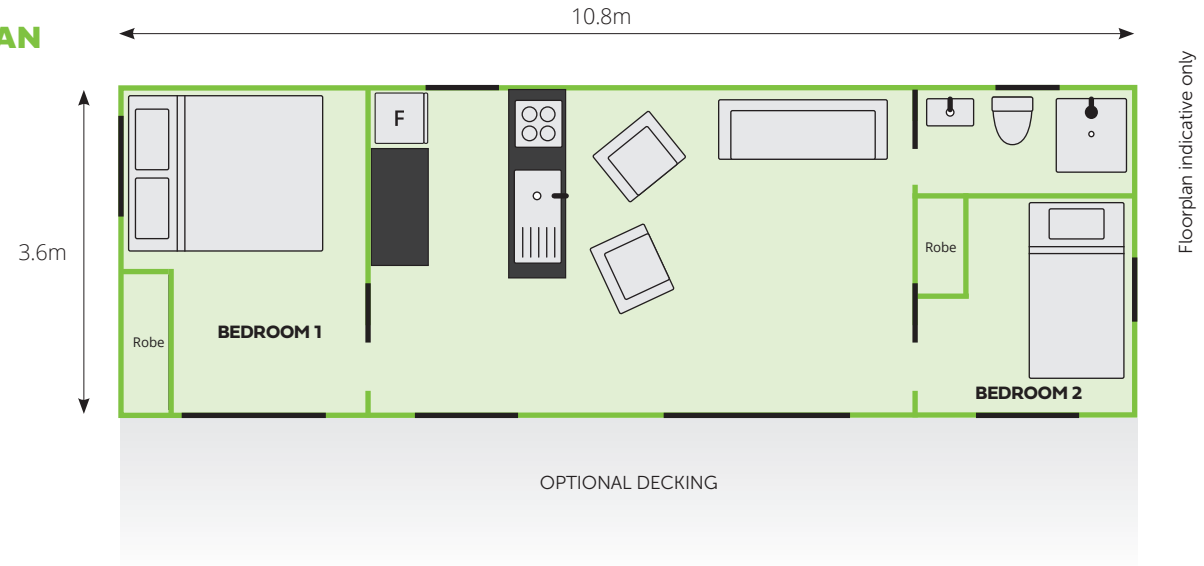

OAHU 10.8m wide x 3.6m deep

AVAILABLE NOW

Transportable Cabin
2 Bedroom + Ensuite + Kitchen

- ✓ Double glazing
- ✓ Insulated floor, walls & ceiling
- ✓ High stud
- ✓ French doors
- ✓ RCD certified electrics
- ✓ Decks & Canopies available
- ✓ LED lights
- ✓ 12mm underlay, SDN carpet
- ✓ 21 L/pm califont
- ✓ Solar panels available
- ✓ 5 year warranty

\$95,000

\$467 pw

No Deposit Finance

Spread the cost of your cabin or sleepout with our market leading finance package.

OAHU MATERIALS

Size	10.8m wide x 3.6m deep
Roof	Zincalume steel roof
Framing	100 x 50mm treated Pine
Cladding	12mm treated plywood and battens
Interior Walls	9mm structural plywood
Floors	19mm treated plywood
Joinery	Aluminium joinery, double glazed
Doors	Double glazed, French (2000x1800)

WHAT'S INCLUDED

Kitchenette	Sink, tapware, cabinets, soft close drawers
Electrical	20m electrical caravan cord, RCD certified, internal 3 pin plugs, certified
Gas	Califont mounted and installed externally, 21 litres per minute, certified
Lighting	1 external light, 5 internal LED light
Plumbing	Kitchen, bathroom, macerator for toilet, guttering and downpipe for tank, certified
Bathroom	900mm shower, toilet, vanity, extractor fan
Flooring	Quality 12mm underlay, SDN carpet and vinyl
Insulation	Underfloor (Wunderfloor), Walls & ceiling (Bradford Gold), double glazing

FLOORPLAN

CABIN EXTRAS

Heated Towel Rail	\$395
Shower Dome	\$285
Outside Sensor Light LED	\$165
Trailer Base	POA
Additional Windows	from \$675
Decking	\$250 per sqm
Sub Meter to measure power for tenants	\$450
Upgrade Power from 16 to 32 amps	\$220
Solar Panels	POA
Grooved Plywood interiorwalls	POA
Composting Toilet (Bambooloo)	\$995 each
Delivery and Installation	Please ask for a quote, site info required