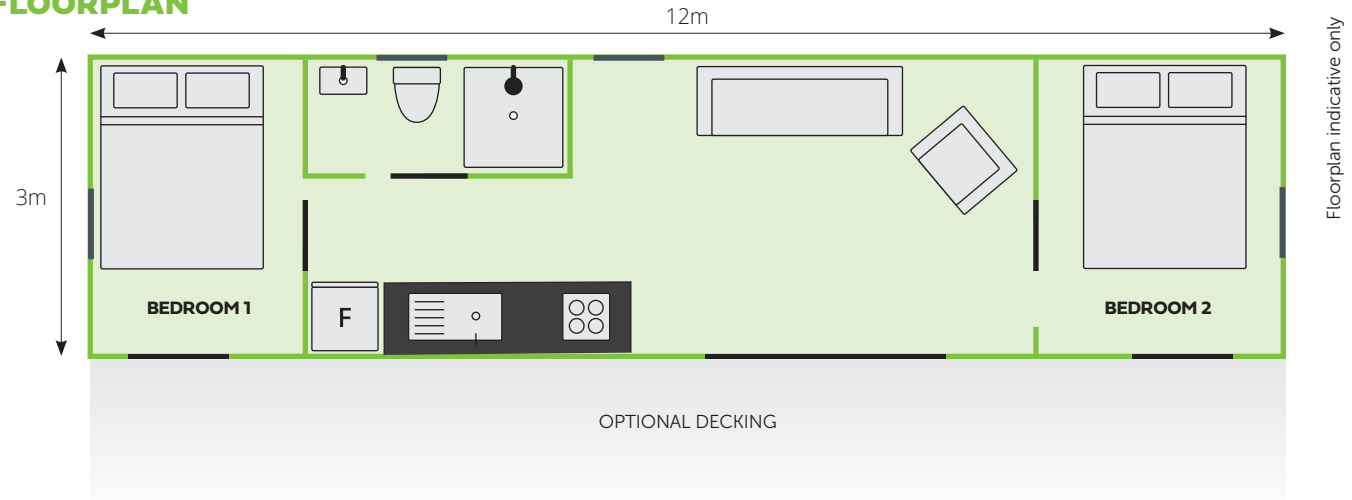

**MAUI** 12m wide x 3m deep

**AVAILABLE NOW**

Transportable Cabin  
2 Bedroom + Ensuite + Kitchen

- ✓ Double glazing
- ✓ Insulated floor, walls & ceiling
- ✓ High stud
- ✓ French doors
- ✓ RCD certified electrics
- ✓ Decks & Canopies available
- ✓ LED lights
- ✓ 12mm underlay, SDN carpet
- ✓ 21 L/pm califont
- ✓ Solar panels available
- ✓ 5 year warranty

## FLOORPLAN