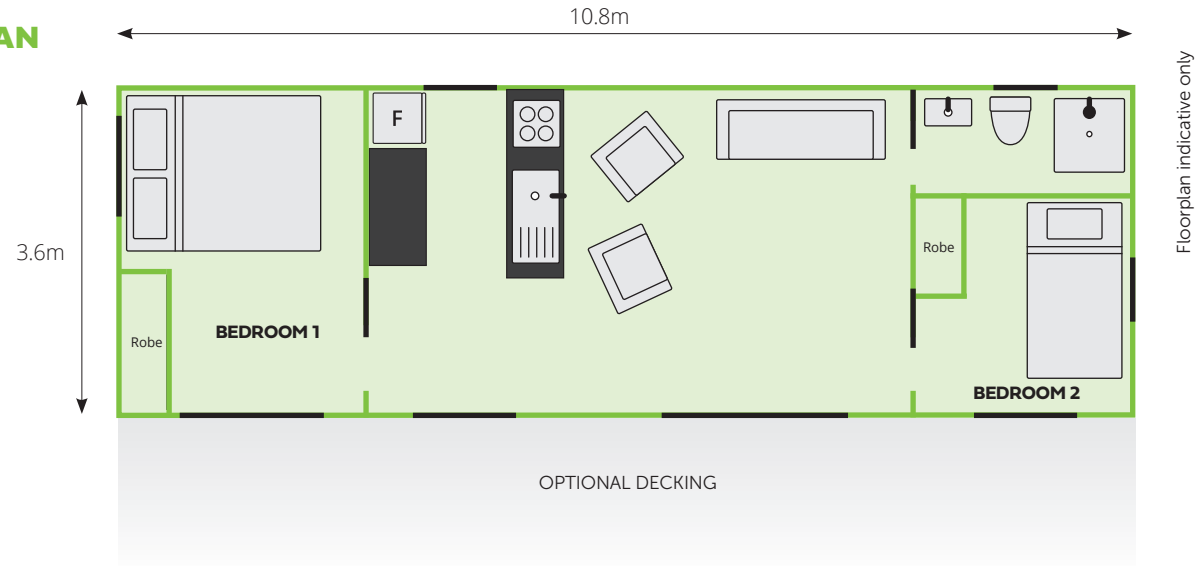

## HONOLULU 10.8m wide x 3.6m deep

## HONOLULU MATERIALS

Size	10.8m wide x 3.6m deep
Roof	Zincalume steel roof
Framing	100 x 50mm treated Pine
Cladding	12mm treated plywood and battens
Interior Walls	9mm structural plywood
Floor	19mm treated plywood
Joinery	Aluminium joinery, double glazed
Doors	Double glazed, French (2000x1800)

## FLOORPLAN