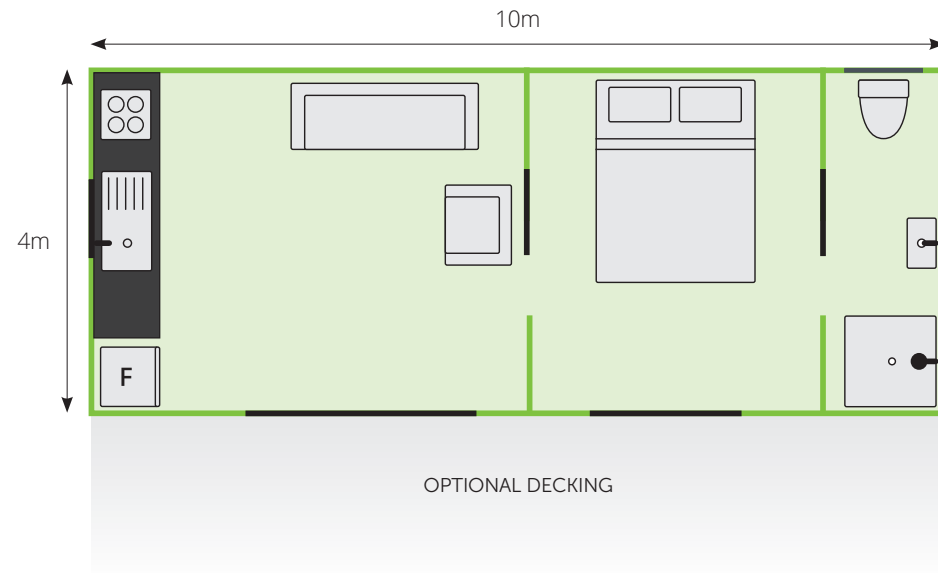

BLUE LAGOON 10m wide x 4m deep

AVAILABLE NOW

Transportable Cabin
1 Bedroom + Ensuite + Kitchen

- ✓ Double glazing
- ✓ Insulated floor, walls & ceiling
- ✓ High stud
- ✓ French doors
- ✓ RCD certified electrics
- ✓ Decks & Canopies available
- ✓ LED lights
- ✓ 12mm underlay, SDN carpet
- ✓ 21 L/pm califont
- ✓ Solar panels available
- ✓ 5 year warranty

\$95,000

\$467 pw

No Deposit Finance

Spread the cost of your cabin or sleepout with our market leading finance package.

BLUE LAGOON MATERIALS

Size	10m wide x 4m deep
Roof	Zincalume steel roof
Framing	100 x 50mm treated Pine
Cladding	12mm treated plywood and battens
Interior Walls	9mm structural plywood
Floor	19mm treated plywood
Joinery	Aluminium joinery, double glazed
Doors	Double glazed, French (2000x1800)

WHAT'S INCLUDED

Kitchenette	Sink, tapware, cabinets, soft close drawers
Electrical	20m electrical caravan cord, RCD certified, internal 3 pin plugs, certified
Gas	Califont mounted and installed externally, 21 litres per minute, certified
Lighting	1 external light, 5 internal LED light
Plumbing	Kitchen, bathroom, macerator for toilet, guttering and downpipe for tank, certified
Bathroom	900mm shower, toilet, vanity, extractor fan
Flooring	Quality underlay (13mm), carpet and vinyl
Insulation	Underfloor (Wunderfloor) Walls & ceiling (Bradford Gold), double glazing

FLOORPLAN

Floorplan indicative only

CABIN EXTRAS

Heated Towel Rail	\$395
Shower Dome	\$285
Outside Sensor Light LED	\$165
Trailer Base	POA
Additional Windows	from \$675
Decking	\$250 per sqm
Sub Meter to measure power for tenants	\$450
Upgrade Power from 16 to 32 amps	\$220
Solar Panels	POA
Grooved Plywood interiorwalls	POA
Composting Toilet (Bambooloo)	\$995 each
Delivery and Installation	Please ask for a quote, site info required