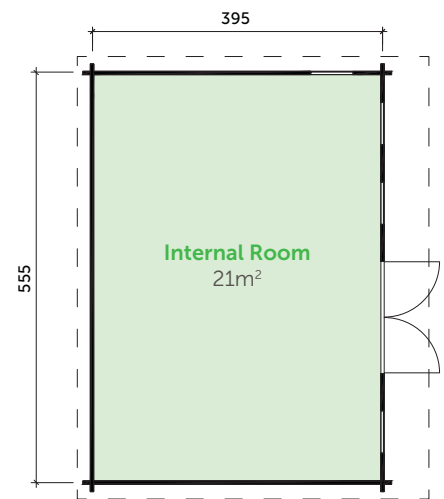

BARBADOS 5.55m wide x 3.95m deep
Internal Room 21m²

External Footprint
21.9m²

DIY Kitset
\$20,070

Fully Built
\$28,750

Rent to Buy
\$144 per week*

External Dimensions	5.55m wide x 3.95m deep
Total Internal Spaces	21m ²
Internal Eaves Height	2.3m (front), 2.1 (back)
Ridge Height	2.48m
Wall Thickness	44mm
Roof	25m ² , 18mm ceiling boards
Floor	18mm floor boards
Door Opening Size	1.5 x 1.89m
Door Style	Double-glazed
Number of Windows	4 opening windows (0.57 x 1.75m)
Glazing Material	2 x 3mm Real Glass (double glazed)
Material	Garden studio made of slow grown Nordic spruce, untreated
Additional Info	Treated foundation joists, wind braces, assembly kit, real glass in windows and doors, cylinder lock, product manual, 5 years guarantee.