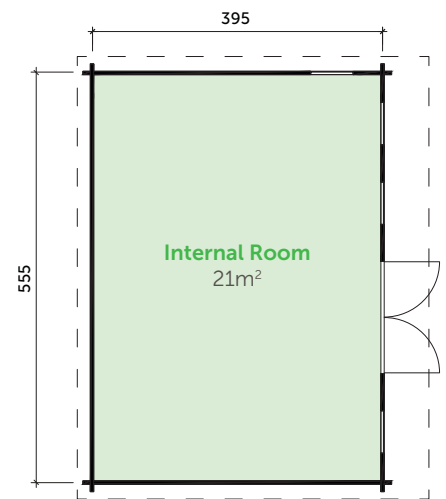

BARBADOS 5.55m wide x 3.95m deep
Internal Room 21m²

External Footprint
21.9m²

DIY Kitset
\$20,070

Fully Built
\$28,750

Rent to Buy
\$144 per week*

External Dimensions	5.55m wide x 3.95m deep
Total Internal Spaces	21m ²
Internal Eaves Height	2.3m (front), 2.1 (back)
Ridge Height	2.48m
Wall Thickness	44mm
Roof	25m ² , 18mm ceiling boards
Floor	18mm floor boards
Door Opening Size	1.5 x 1.89m
Door Style	Double-glazed
Number of Windows	4 opening windows (0.57 x 1.75m)
Glazing Material	2 x 3mm Real Glass (double glazed)
Material	Garden studio made of slow grown Nordic spruce, untreated
Additional Info	Treated foundation joists, wind braces, assembly kit, real glass in windows and doors, cylinder lock, product manual, 5 years guarantee.